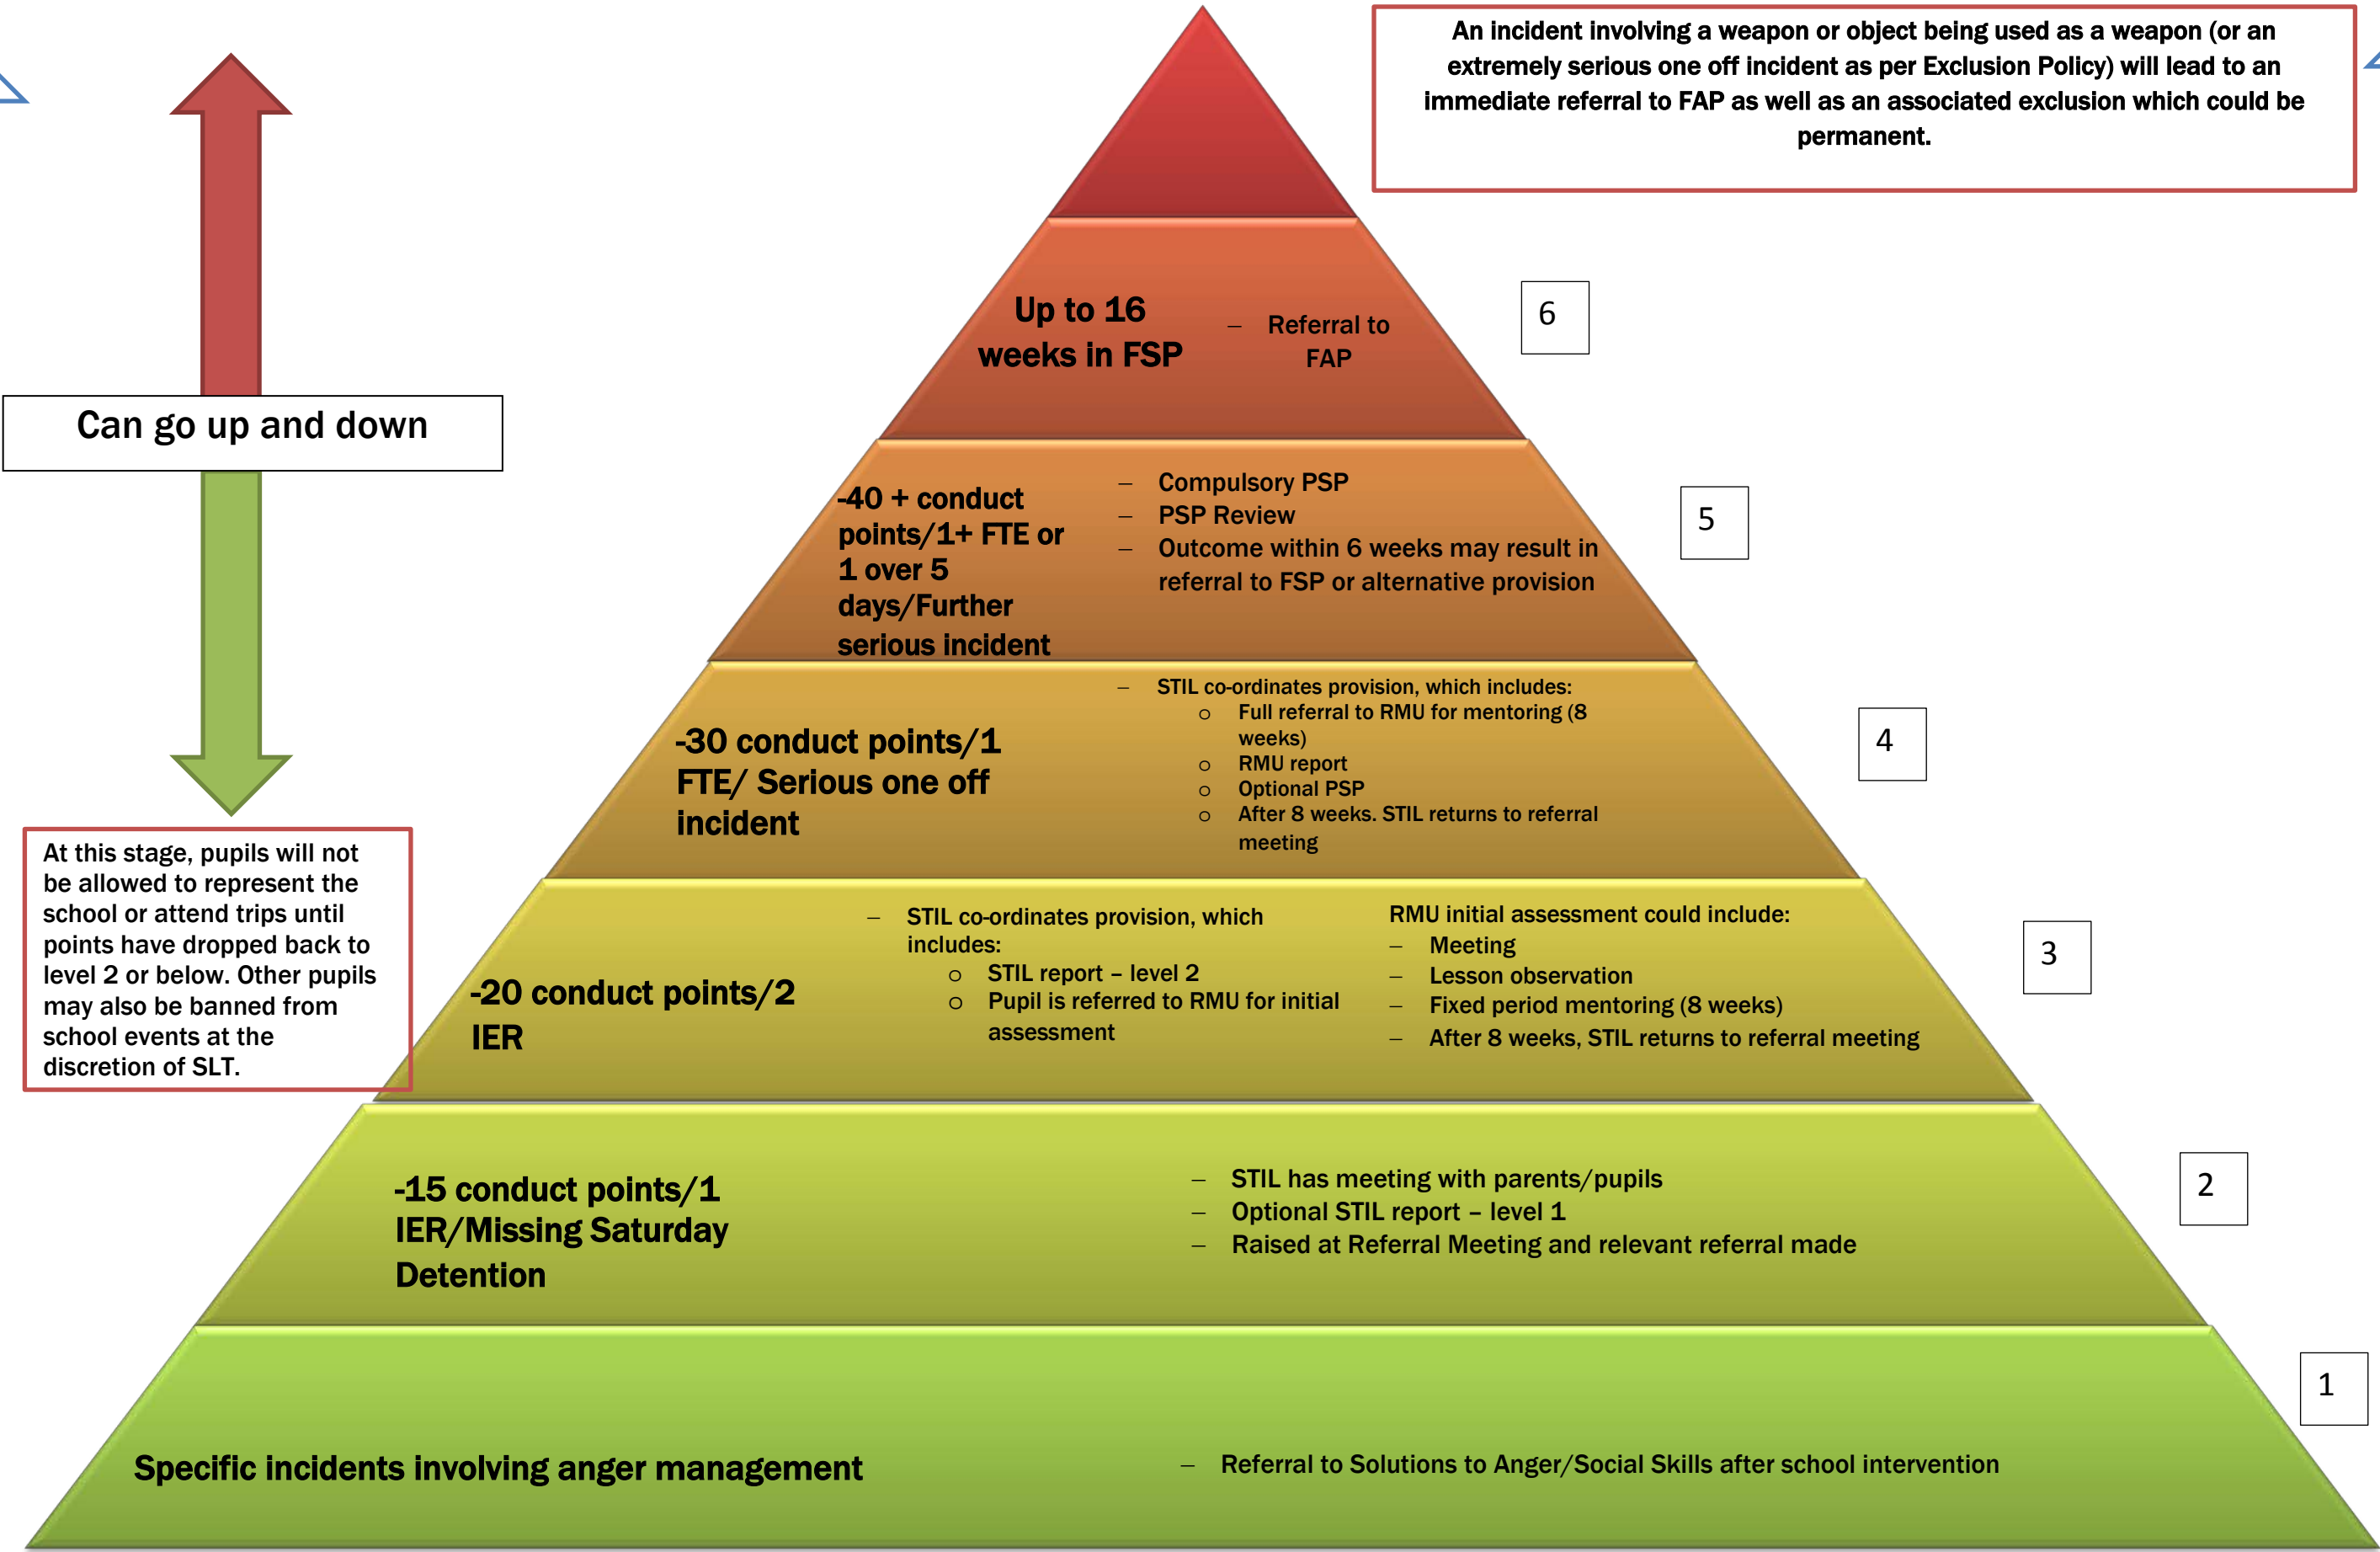

# Behaviour Trigger Point Pyramid

An incident involving a weapon or object being used as a weapon (or an extremely serious one off incident as per Exclusion Policy) will lead to an immediate referral to FAP as well as an associated exclusion which could be permanent.

Can go up and down

At this stage, pupils will not be allowed to represent the school or attend trips until points have dropped back to level 2 or below. Other pupils may also be banned from school events at the discretion of SLT.

CAF/Signposting to other agencies may take place at any time

All referrals must be recorded on SIMS

All pupils who meet these trigger points are to be brought to referral meetings.